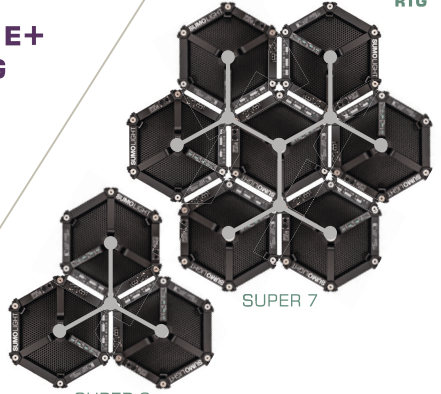

**SUMOSPACE™
LIGHTING SYSTEM**
EXPAND IN ANY DIRECTION

SUMOLIGHT

BRIGHTER LIGHTER BETTER
Made in Germany. sumolight.com

OPTICS

60°

30°

20°

SUMOLIGHT

**SUMOSPACE+
LIGHTING
SYSTEM**

RIG

SUPER 3

SUPER 7

STORE & STACK

BATTERIES

Space Light with Skirt

Reflector