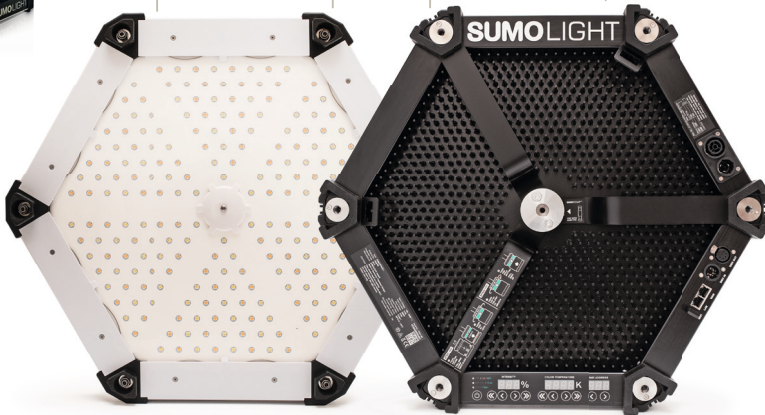

**SUMOSPACE+
LIGHTING
SYSTEM**

RIG

SUPER 3

SUPER 7

STORE & STACK

BATTERIES

Space Light with Skirt

Reflector